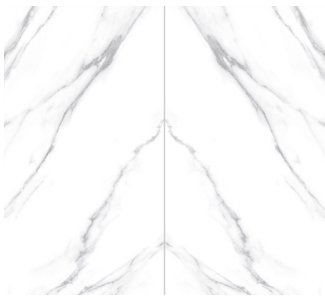

REFLECTIONS

COLLECTION

Wayne Tile
Company

www.waynetile.com

REFLECTIONS

STOCK SIZES

24"x48"

AVAILABLE COLORS

Carrara

Book A

Carrara

Book B

Chile White

Book A

Chile White

Book B